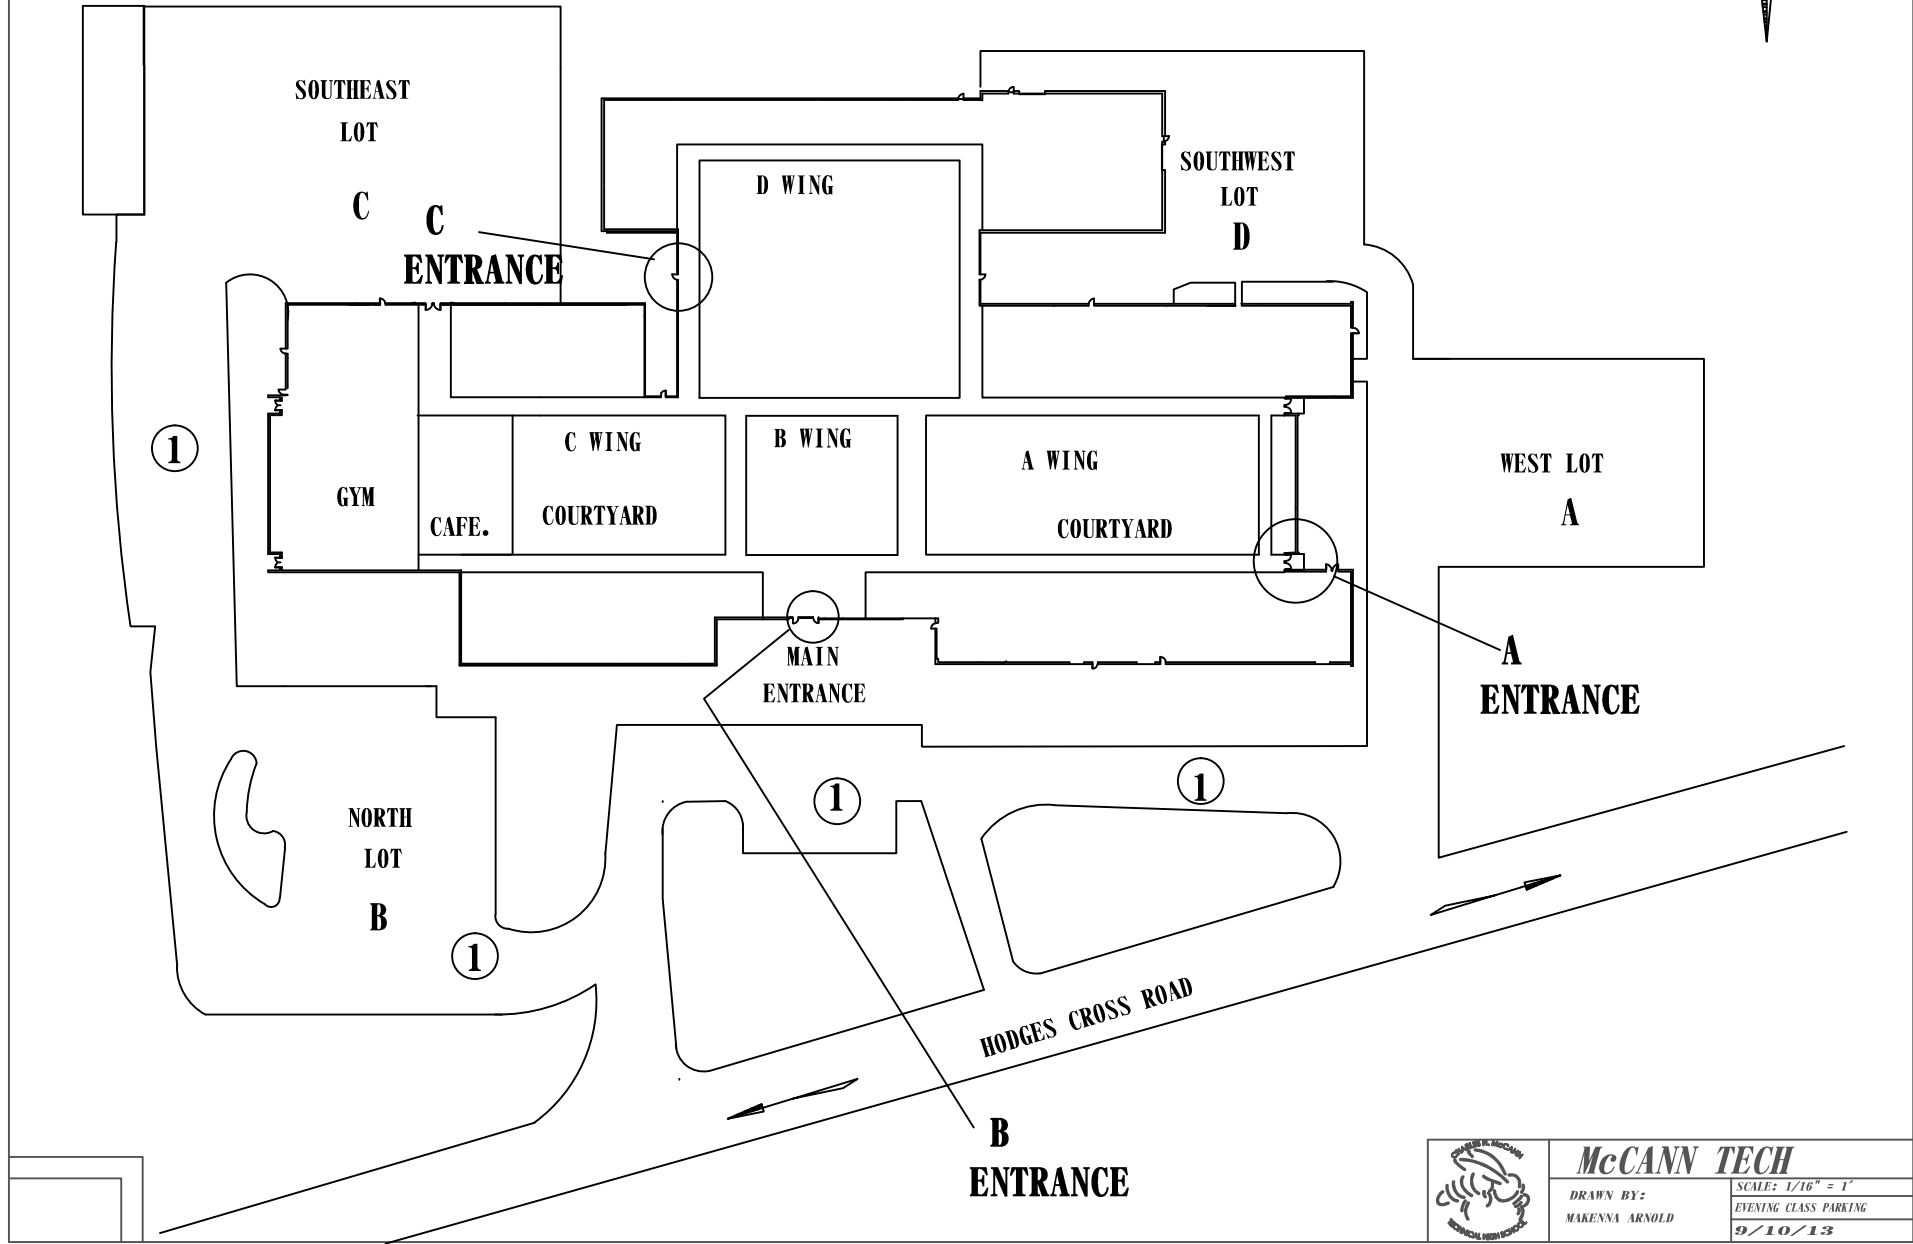

McCANN TECHNICAL SCHOOL

EVENING CLASS PARKING

McCANN TECH	
DRAWN BY: MARENNA ARNOLD	SCALE: 1/16" = 1' EVENING CLASS PARKING
9/10/13	